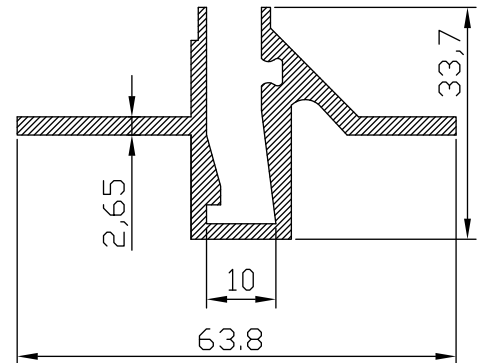

Color 

Unit: mm

Features:

1. Model: HL-BAPL044B
2. Material: AL6063
3. Surface: Anodized/Painting
4. Lighting source width: /
5. Length: 4m/max
6. Installation: For kitchen and bathroom / advertising / house decoration application.